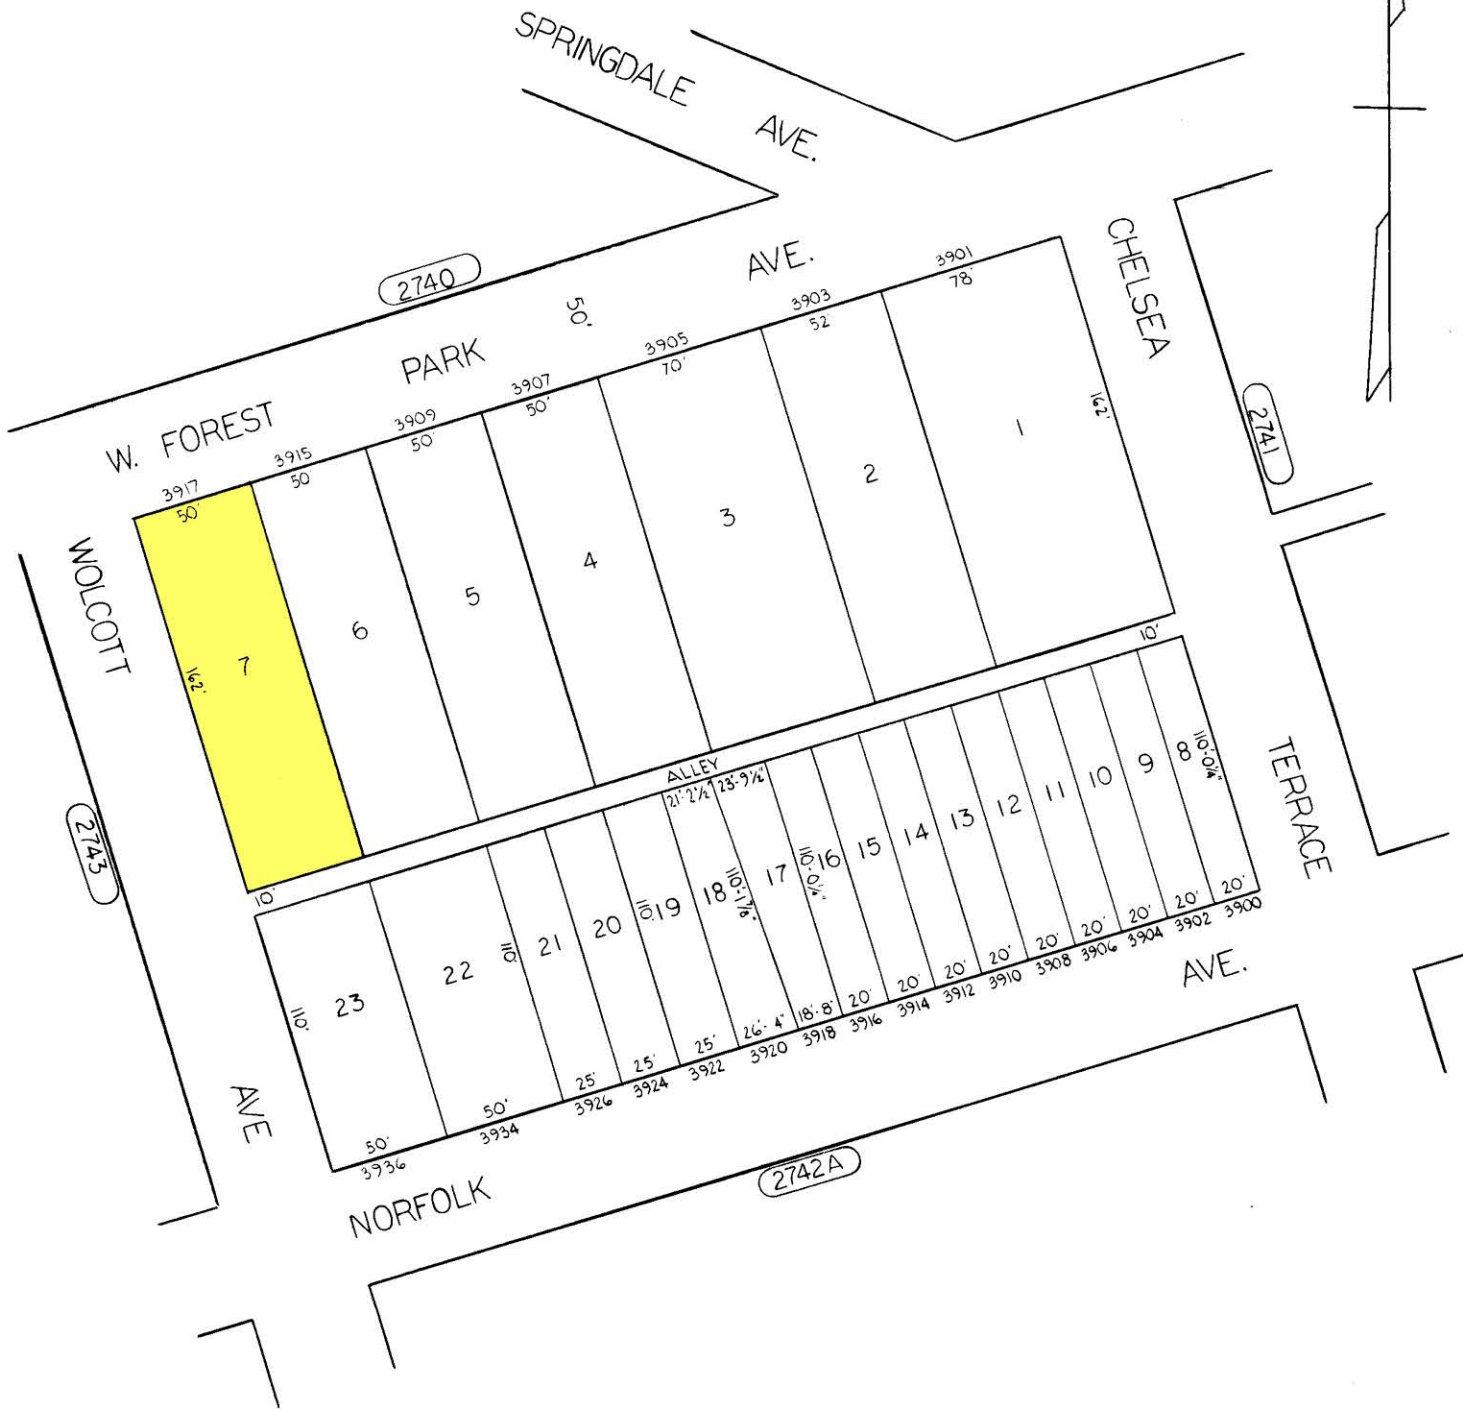

REVISIONS

TRACED BY... R.K.
 LETTERED BY... R.K.
 CHECKED BY...

NOTICE
 THIS IS A REAL PROPERTY PLAT AS PROVIDED FOR UNDER ARTICLE 76(d) OF THE CITY CHARTER. IT IS COMPILED FROM TITLE AND OTHER SOURCES AND IS NOT AN AUTHENTIC SURVEY.

CITY OF BALTIMORE
 DEPARTMENT OF PUBLIC WORKS
 PROPERTY LOCATION DIVISION
WARD 15 SECTION 2
BLOCK 2742
 SCALE 1" = 50' 0" DATE OCT. 1967