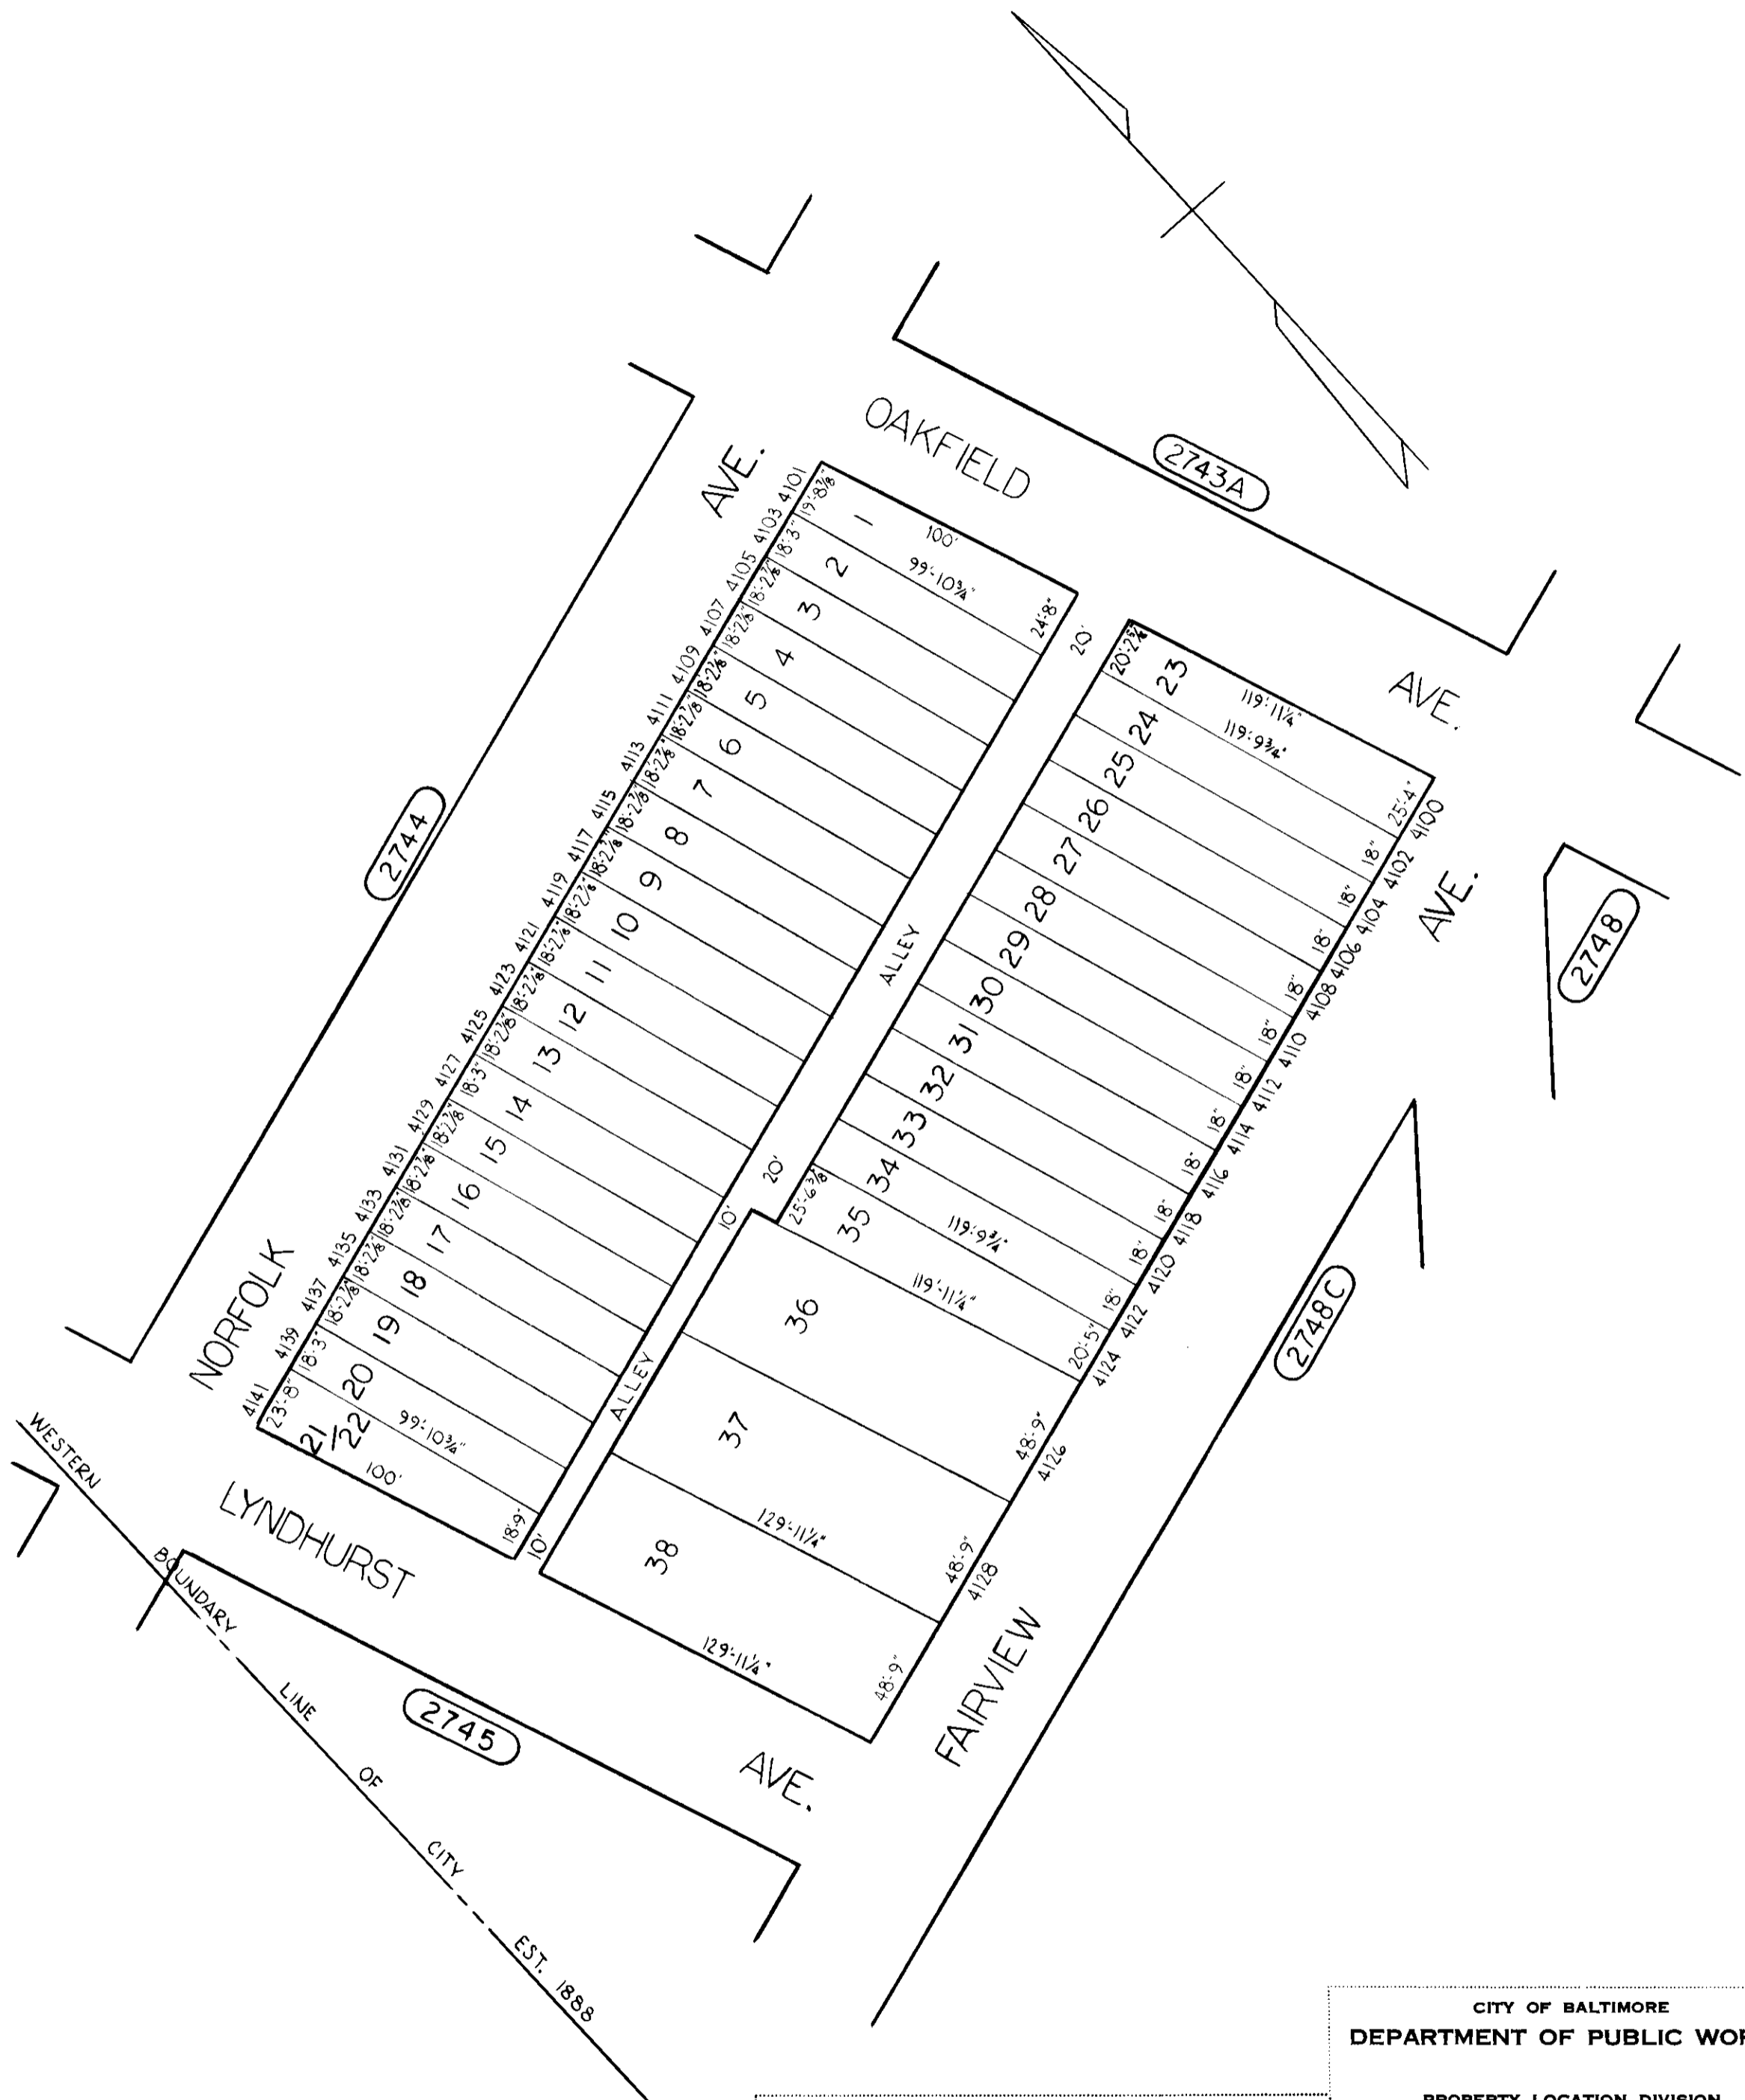

REVISIONS

TRACED BY R. K.
 LETTERED BY R. K.
 CHECKED BY

NOTICE
 THIS IS A REAL PROPERTY PLAT AS PROVIDED FOR UNDER ARTICLE 76(d) OF THE CITY CHARTER IT IS COMPILED FROM TITLE AND OTHER SOURCES AND IS NOT AN AUTHENTIC SURVEY.

CITY OF BALTIMORE
 DEPARTMENT OF PUBLIC WORKS
 PROPERTY LOCATION DIVISION
 WARD 15 SECTION 2
 BLOCK 2744-A
 SCALE 1" = 50'-0" DATE OCT. 1967.