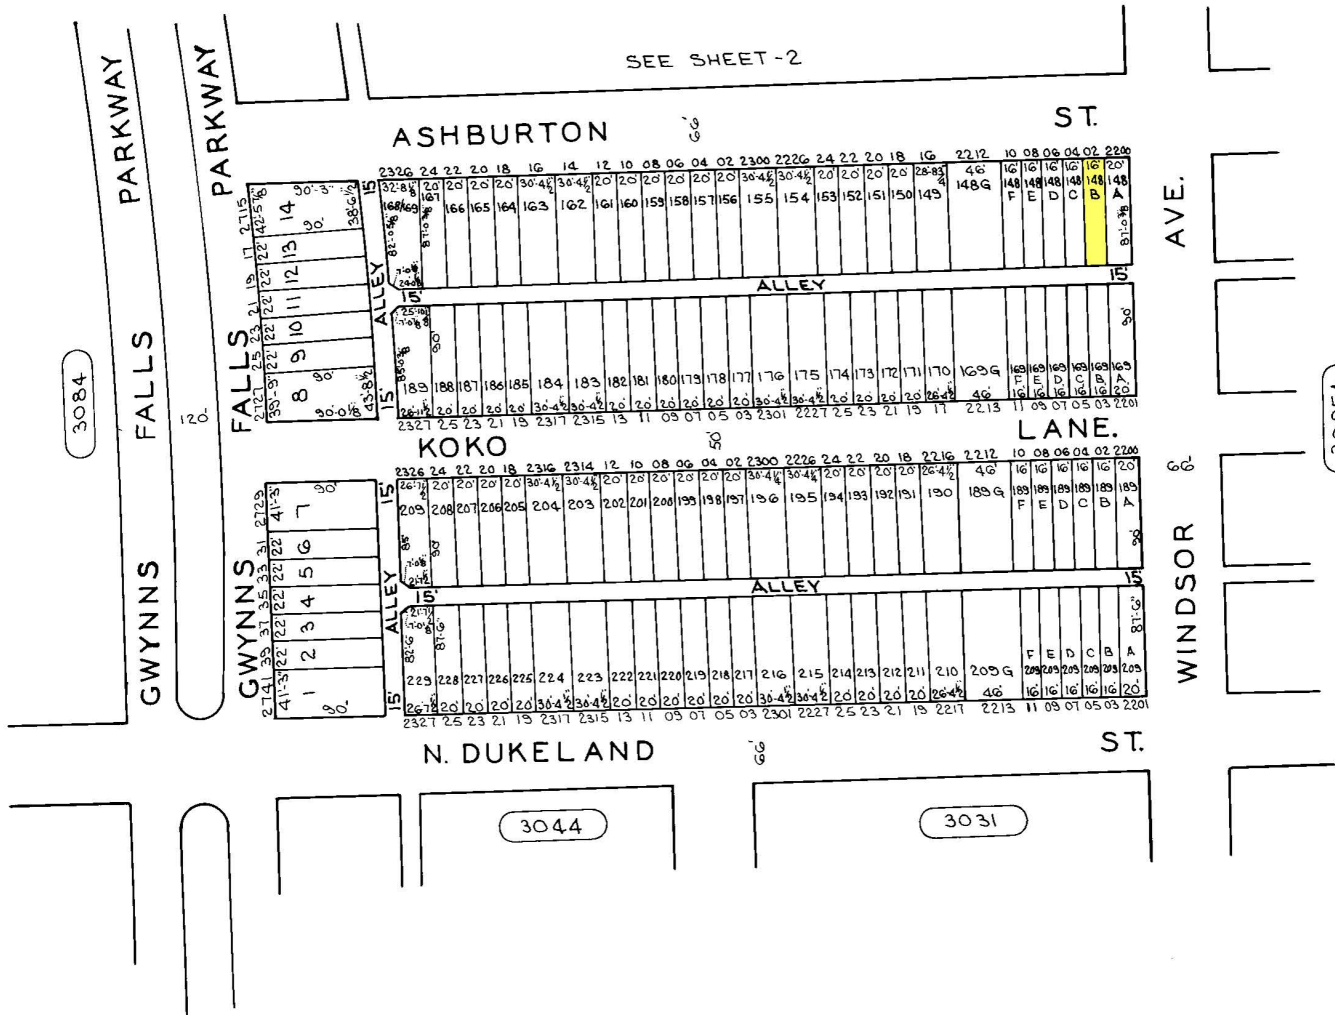

SEE SHEET -2

SHEETS IN SET-2  
SHEET-1

CITY OF BALTIMORE  
DEPARTMENT OF PUBLIC WORKS

PROPERTY LOCATION DIVISION

WARD 15 SECTION 27

BLOCK 3085

SCALE 1"=100' DATE JUNE 1980

**NOTICE**

THIS IS A REAL PROPERTY PLAT AS PROVIDED FOR UNDER ARTICLE 76(d) OF THE CITY CHARTER IT IS COMPILED FROM TITLE AND OTHER SOURCES AND IS NOT AN AUTHENTIC SURVEY.

TRACED BY D.G.

LETTERED BY D.G.

CHECKED BY