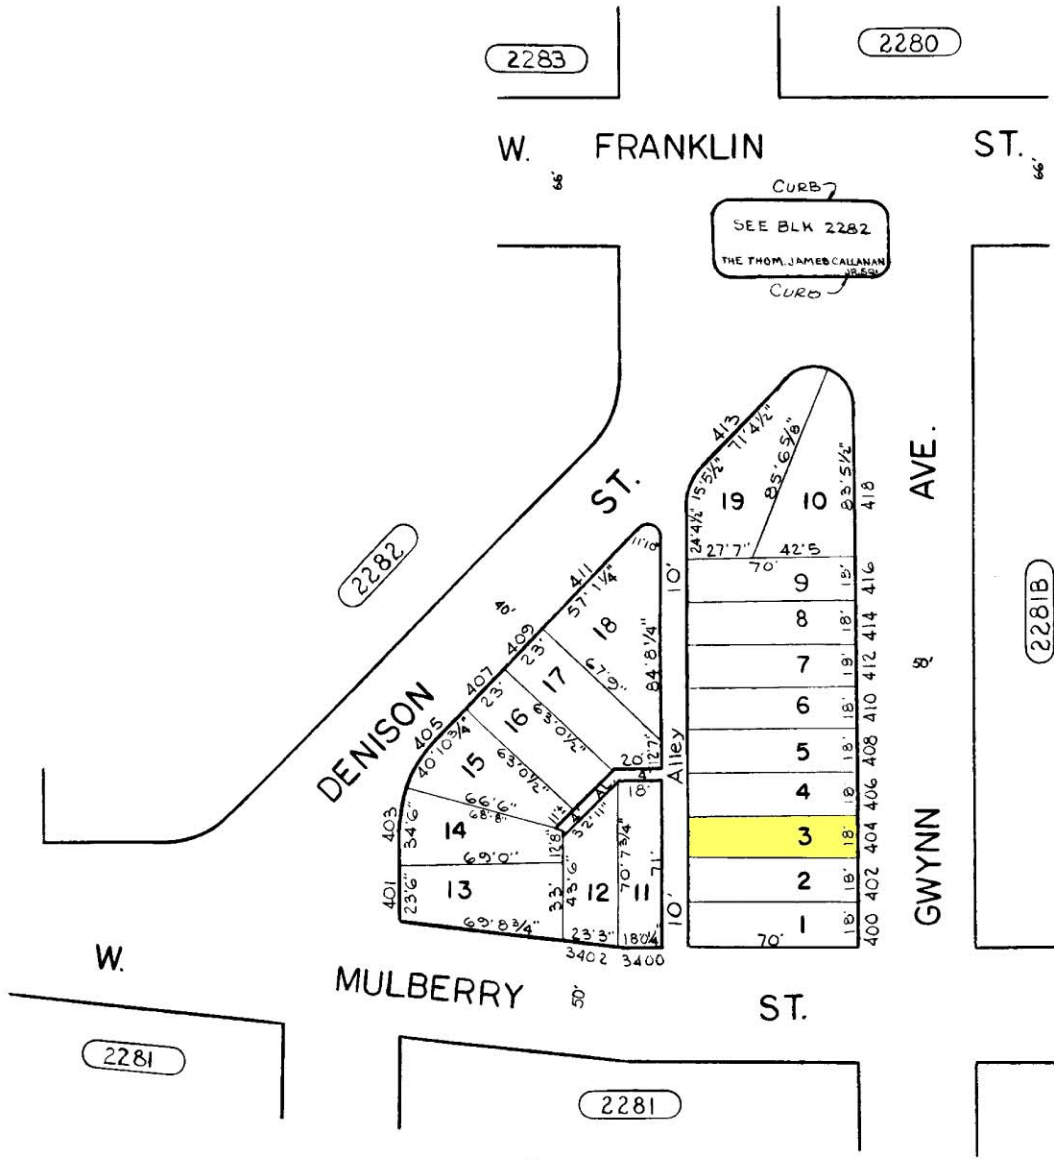

REVISIONS

TRACED BY R. KLAGES
 LETTERED BY R. K.
 CHECKED BY

NOTICE
 THIS IS A REAL PROPERTY PLAT AS PROVIDED FOR UNDER ARTICLE 76(d) OF THE CITY CHARTER IT IS COMPILED FROM TITLE AND OTHER SOURCES AND IS NOT AN AUTHENTIC SURVEY.

CITY OF BALTIMORE
 DEPARTMENT OF PUBLIC WORKS
 PROPERTY LOCATION DIVISION
 WARD 20 SECTION 17
 BLOCK 2281-A
 SCALE 1" = 50' DATE MAY 1967