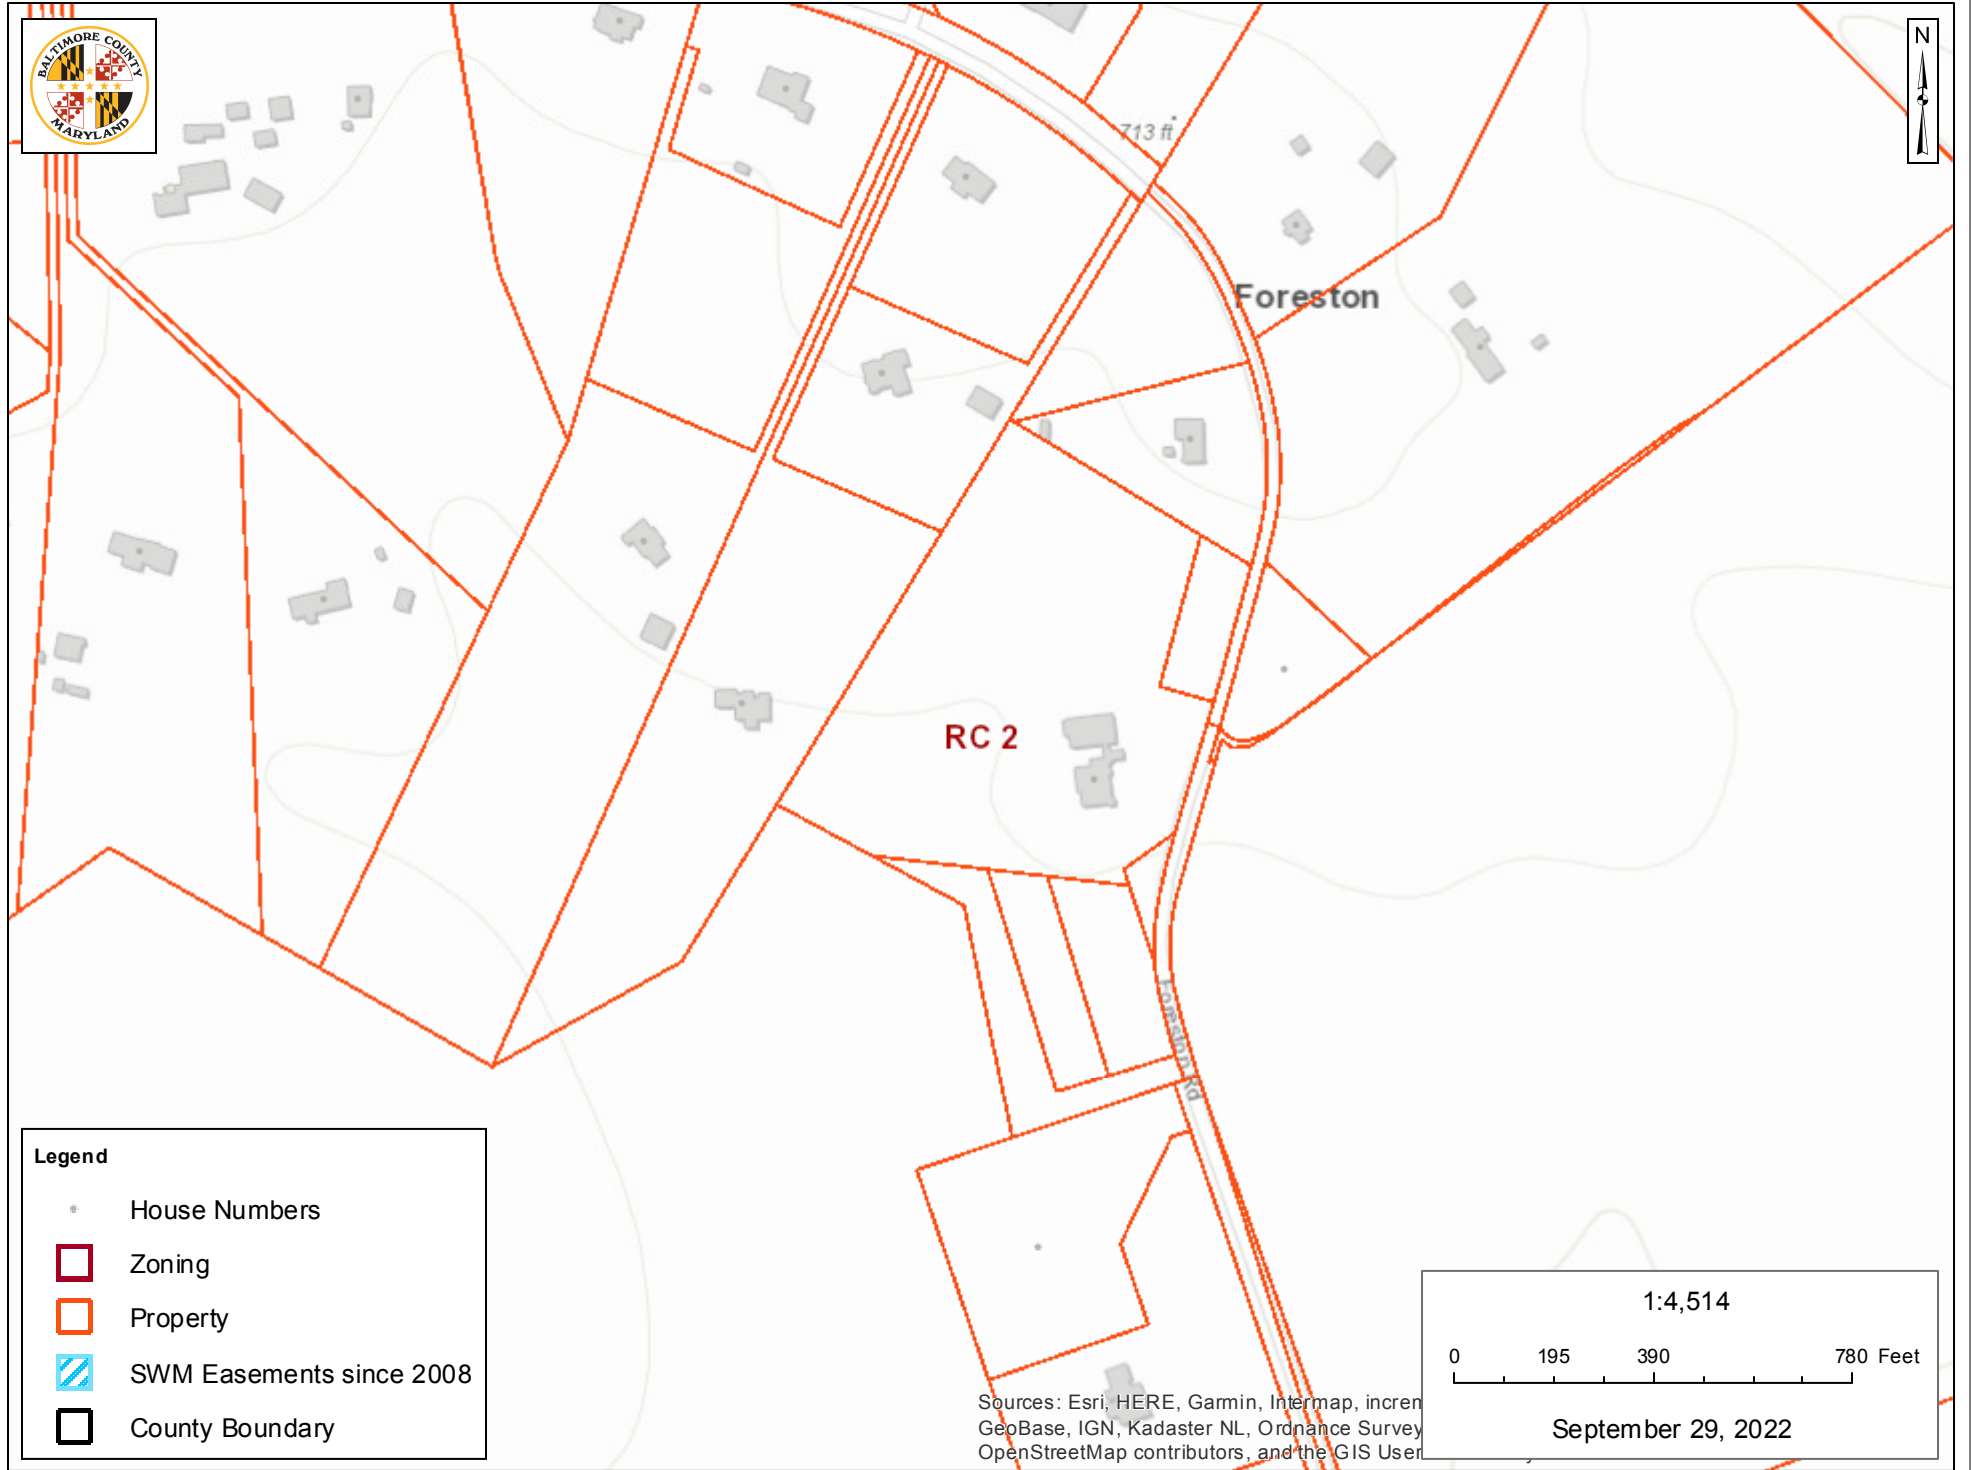

# Baltimore County - My Neighborhood

**Legend**

- House Numbers
- Zoning
- Property
- ▨ SWM Easements since 2008
- ▭ County Boundary

Sources: Esri, HERE, Garmin, Intermap, increment P Corp., GEBCO, USGS, AeroGRID, IGN, Kadaster NL, Ordnance Survey, Esri, DeLorme, NAVTEQ, Swisstopo, Mapbox Labs, Swatch-NL, Swisstopo, Mapbox Labs, Swatch-NL, OpenStreetMap contributors, and the GIS User Community