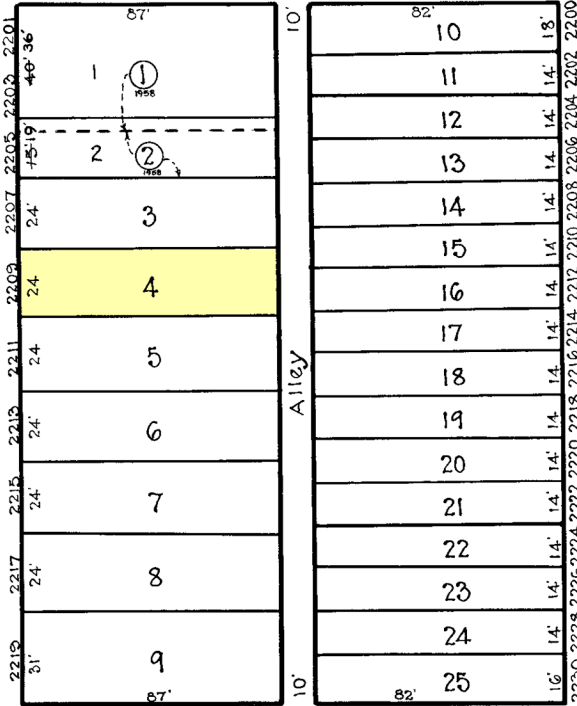

MANOKIN ST.

ROAD

ANNAPOLIS

AVE.

SIDNEY

~~WENBURN ST.~~

WENBURN ST.

~~RUSSELL ST.~~

NOTICE
THIS IS A REAL PROPERTY PLAT AS PROVIDED FOR UNDER ARTICLE 76(d) OF THE CITY CHARTER. IT IS COMPILED FROM TITLE AND OTHER SOURCES AND IS NOT AN AUTHENTIC SURVEY.

NOTE ÷ BLOCK 25-5-17 FOR 1941.

7437

CITY OF BALTIMORE
DEPARTMENT OF PUBLIC WORKS
BUREAU OF PLANS & SURVEYS
PROPERTY LOCATION DIVISION

WARD 25 SECTION 5
BLOCK 7437

SCALE 1" = 40' 0" DATE NOV 1930

TRACED BY *M. Stumpf*
LETTERED BY W.M.L.
CHECKED BY