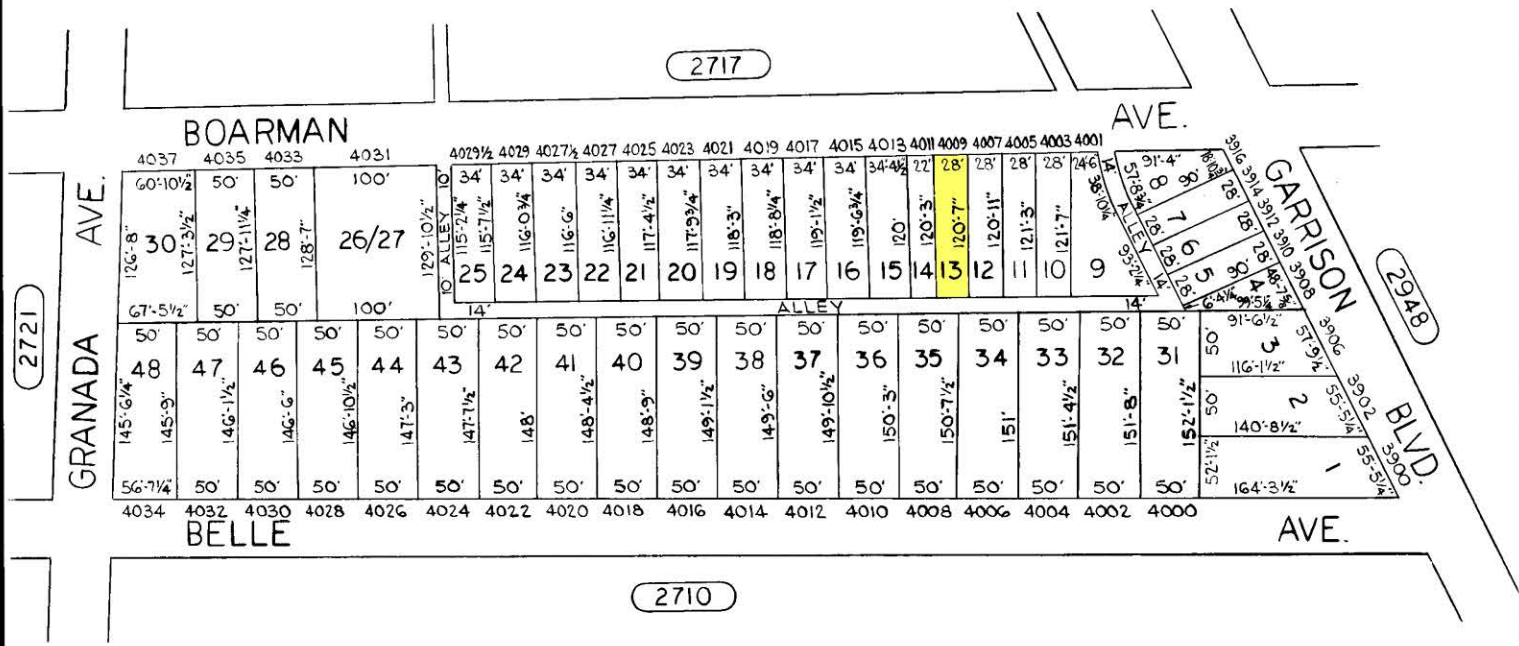

REVISIONS

TRACED BY R.K.  
 LETTERED BY R.K.  
 CHECKED BY

**NOTICE**  
 THIS IS A REAL PROPERTY PLAT AS PROVIDED FOR UNDER ARTICLE 76(d) OF THE CITY CHARTER IT IS COMPILED FROM TITLE AND OTHER SOURCES AND IS NOT AN AUTHENTIC SURVEY.

CITY OF BALTIMORE  
 DEPARTMENT OF PUBLIC WORKS  
 PROPERTY LOCATION DIVISION  
 WARD 15 SECTION 20  
 BLOCK 2718  
 SCALE 1" = 100' 0" DATE OCT. 1967.