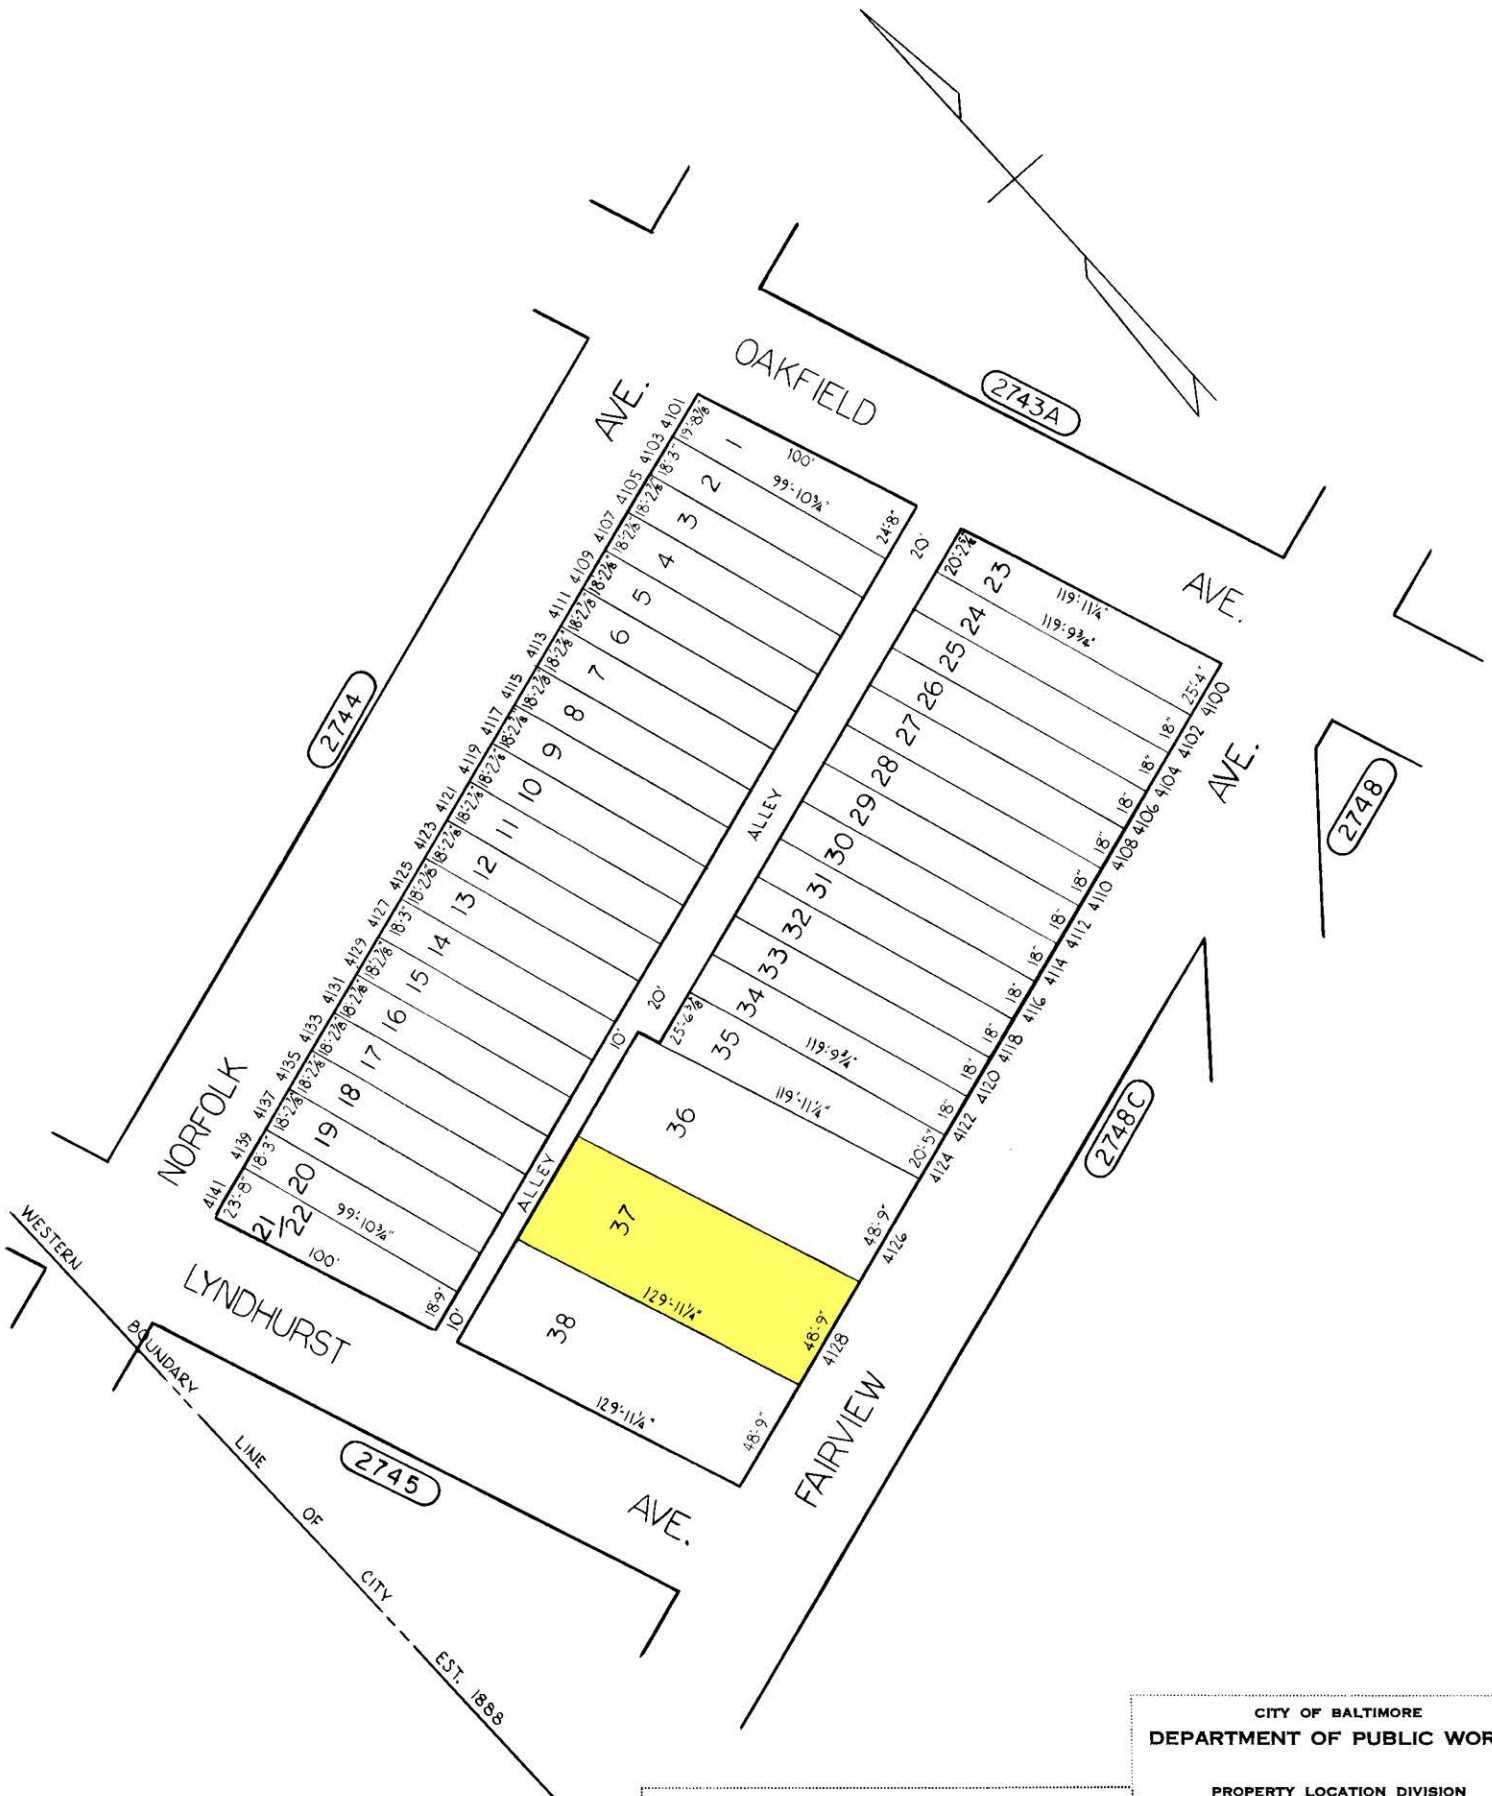

REVISIONS

2744

2743A

2748

2748C

2745

TRACED BY R.K.
 LETTERED BY R.K.
 CHECKED BY

NOTICE
 THIS IS A REAL PROPERTY PLAT AS PROVIDED FOR UNDER ARTICLE 76(d) OF THE CITY CHARTER IT IS COMPILED FROM TITLE AND OTHER SOURCES AND IS NOT AN AUTHENTIC SURVEY.

CITY OF BALTIMORE
 DEPARTMENT OF PUBLIC WORKS
 PROPERTY LOCATION DIVISION
 WARD **15** SECTION **2**
 BLOCK **2744-A**
 SCALE 1"=50'-0" DATE OCT. 1967.