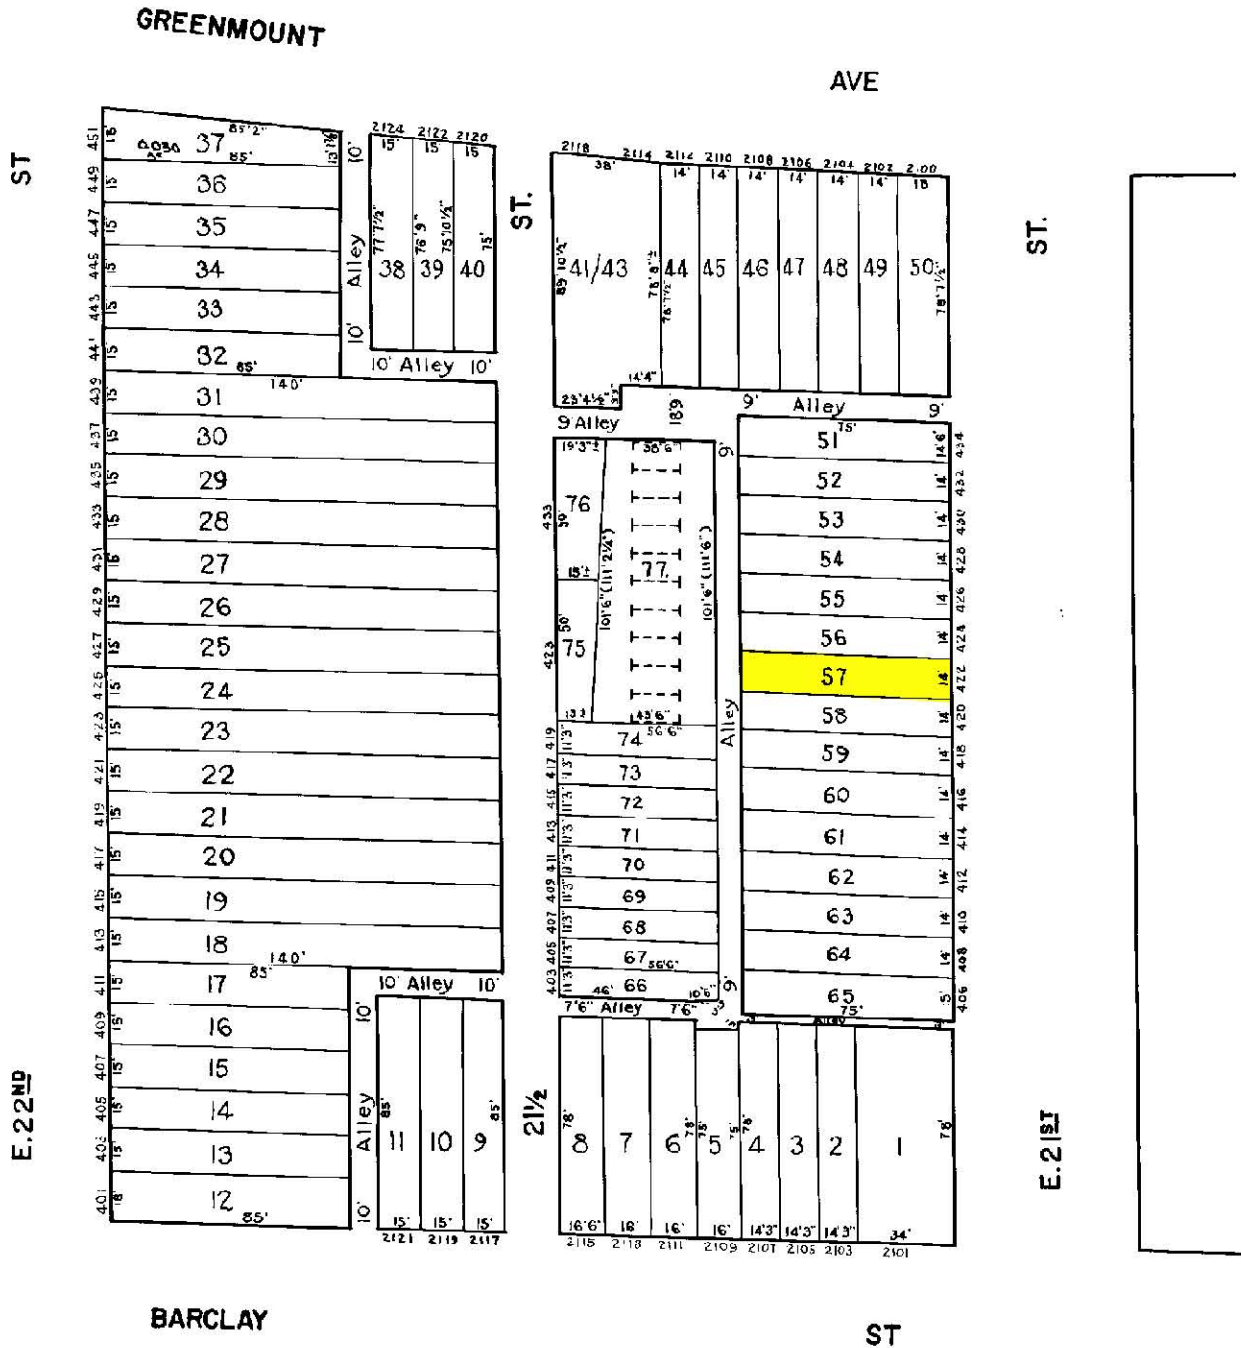

REVISIONS

Block Revised Per P.L.D.C Sh 7984A

TRACED BY **P.B.**
 LETTERED BY **P.B.**
 CHECKED BY

NOTICE
 THIS IS A REAL PROPERTY PLAT AS PROVIDED
 FOR UNDER ARTICLE 704 OF THE CITY CHARTER.
 IT IS COMPILED FROM TITLE AND OTHER
 SOURCES AND IS NOT AN AUTHENTIC SURVEY

CITY OF BALTIMORE
 DEPARTMENT OF PUBLIC WORKS
BUREAU OF SURVEYS
 PROPERTY LOCATION DIVISION
WARD 12 SECTION 13
BLOCK 3814
 SCALE 1"=40' DATE 9-9-58