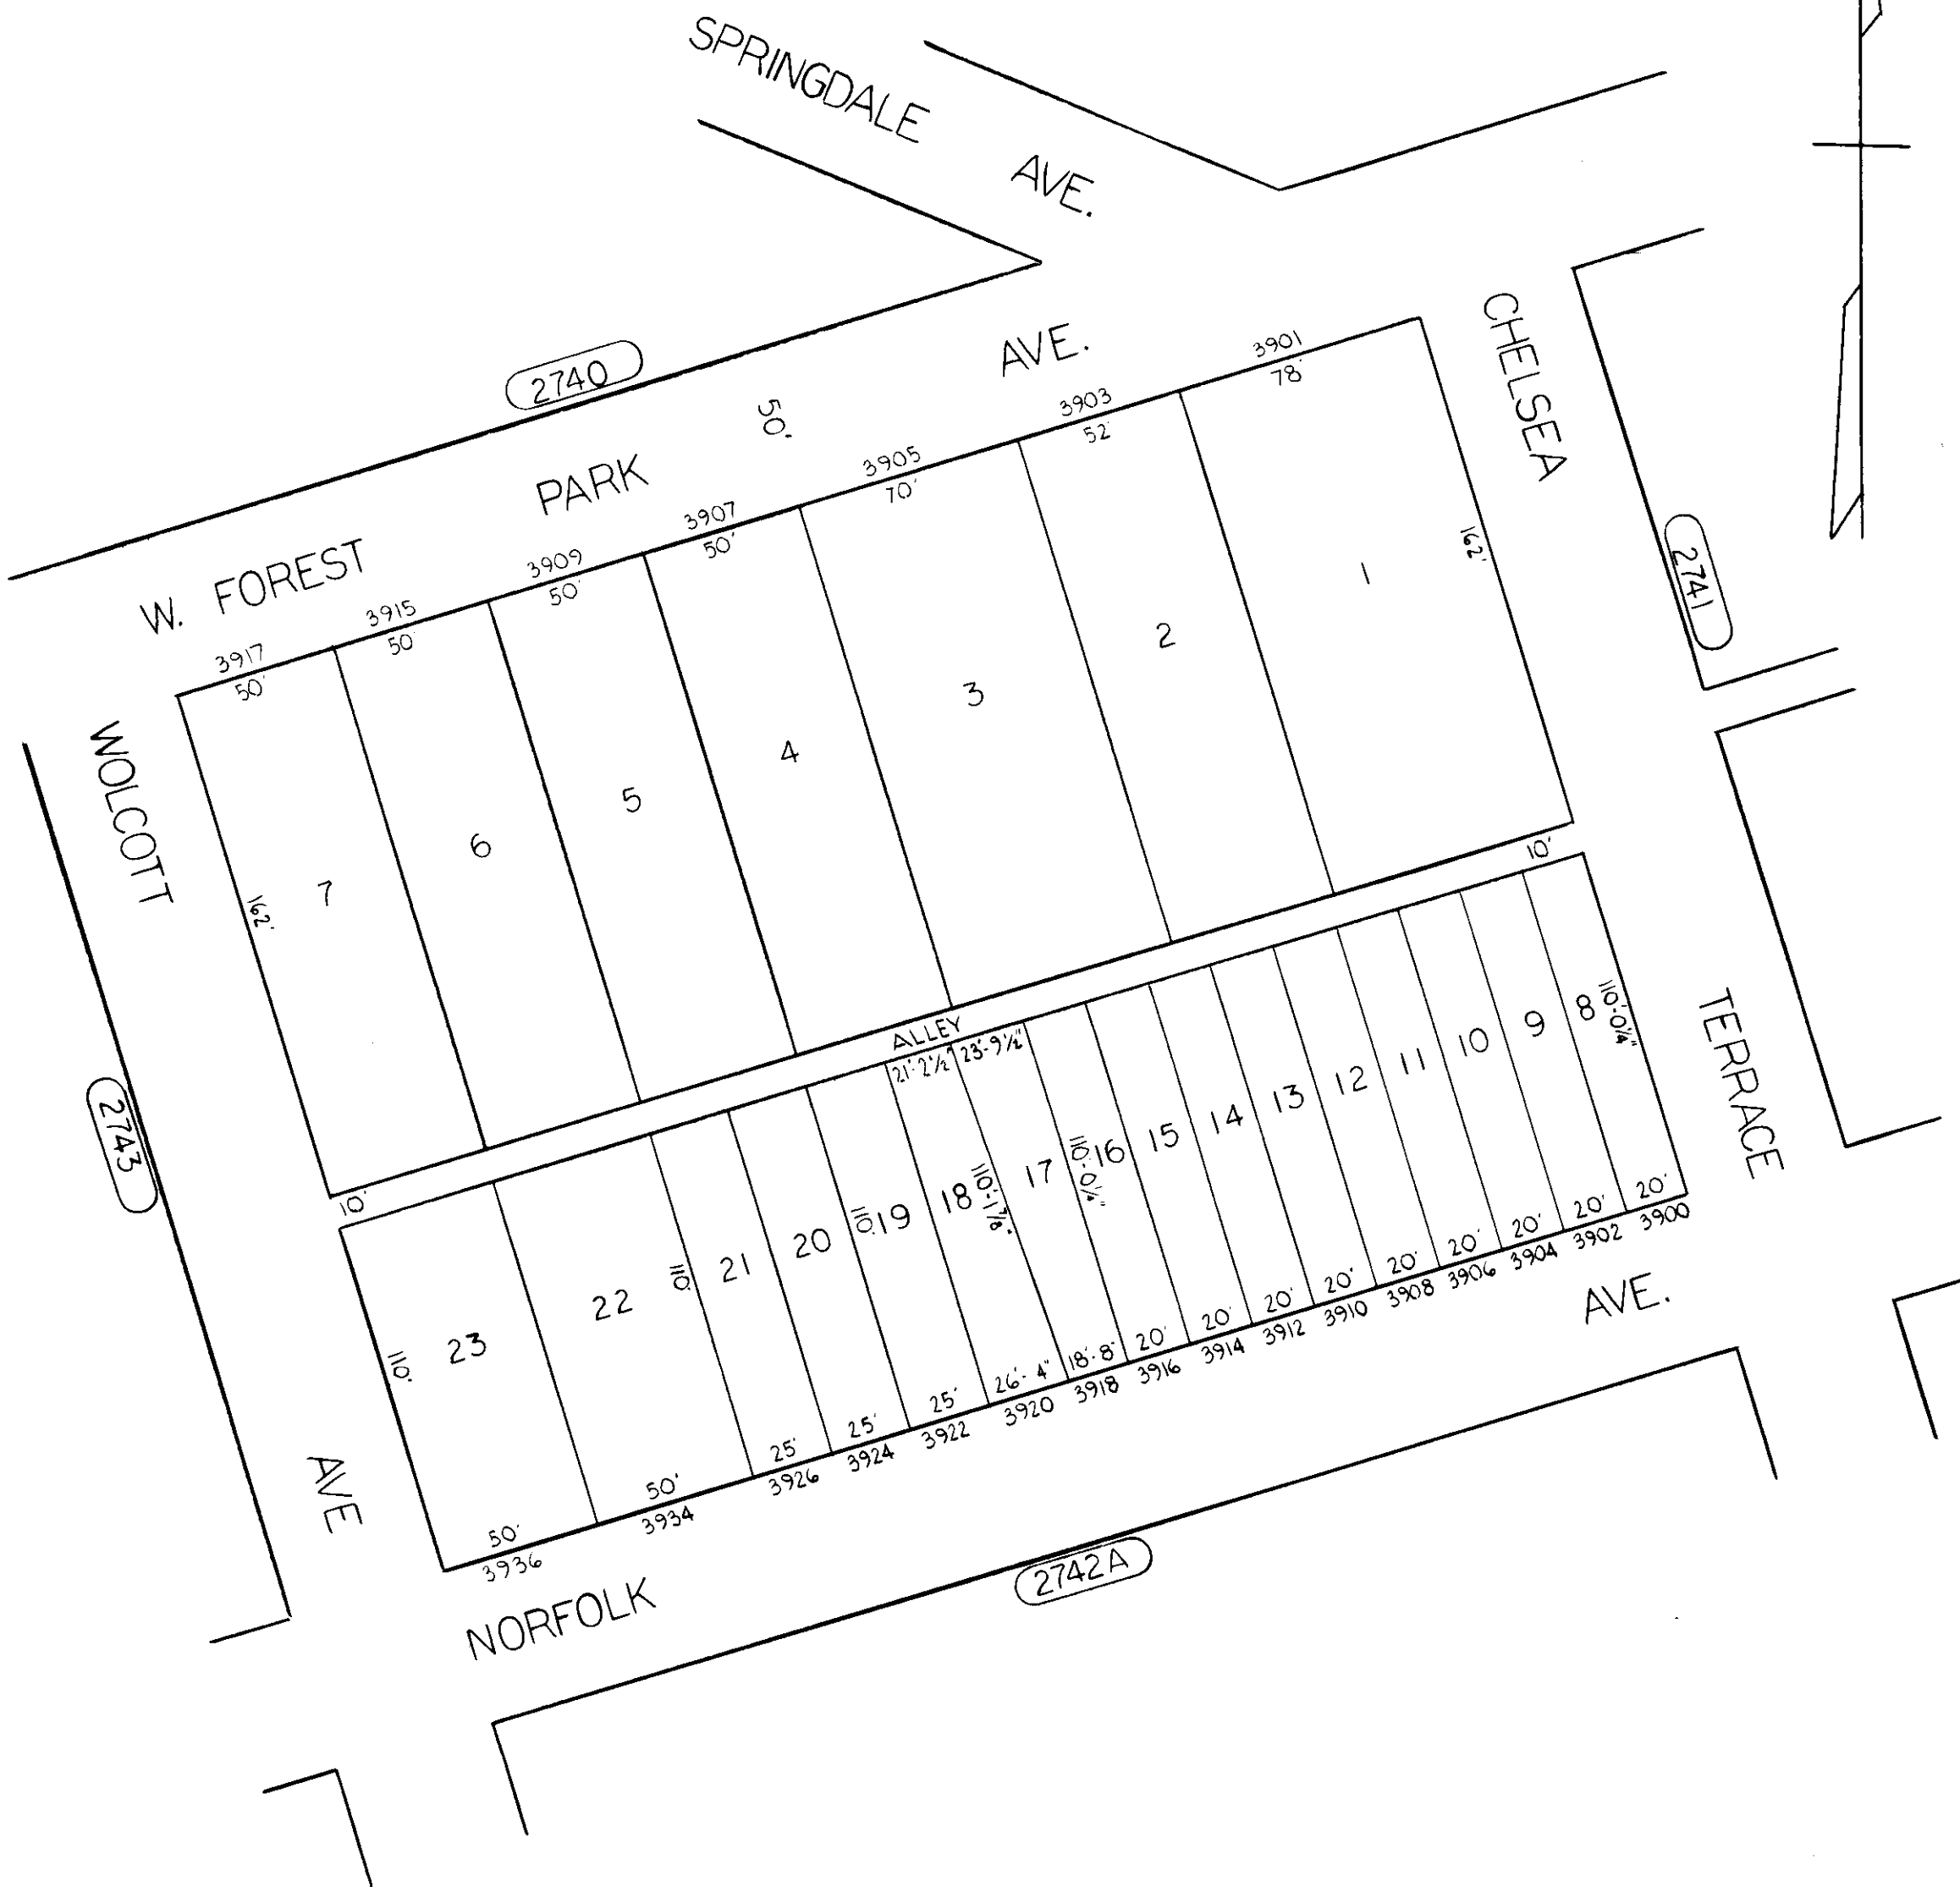

REVISIONS

TRACED BY R.K.  
 LETTERED BY R.K.  
 CHECKED BY

**NOTICE**  
 THIS IS A REAL PROPERTY PLAT AS PROVIDED FOR UNDER ARTICLE 76(d) OF THE CITY CHARTER IT IS COMPILED FROM TITLE AND OTHER SOURCES AND IS NOT AN AUTHENTIC SURVEY.

CITY OF BALTIMORE  
 DEPARTMENT OF PUBLIC WORKS  
 PROPERTY LOCATION DIVISION  
 WARD 15 SECTION 2  
 BLOCK 2742  
 SCALE 1"=50'0" DATE OCT. 1967